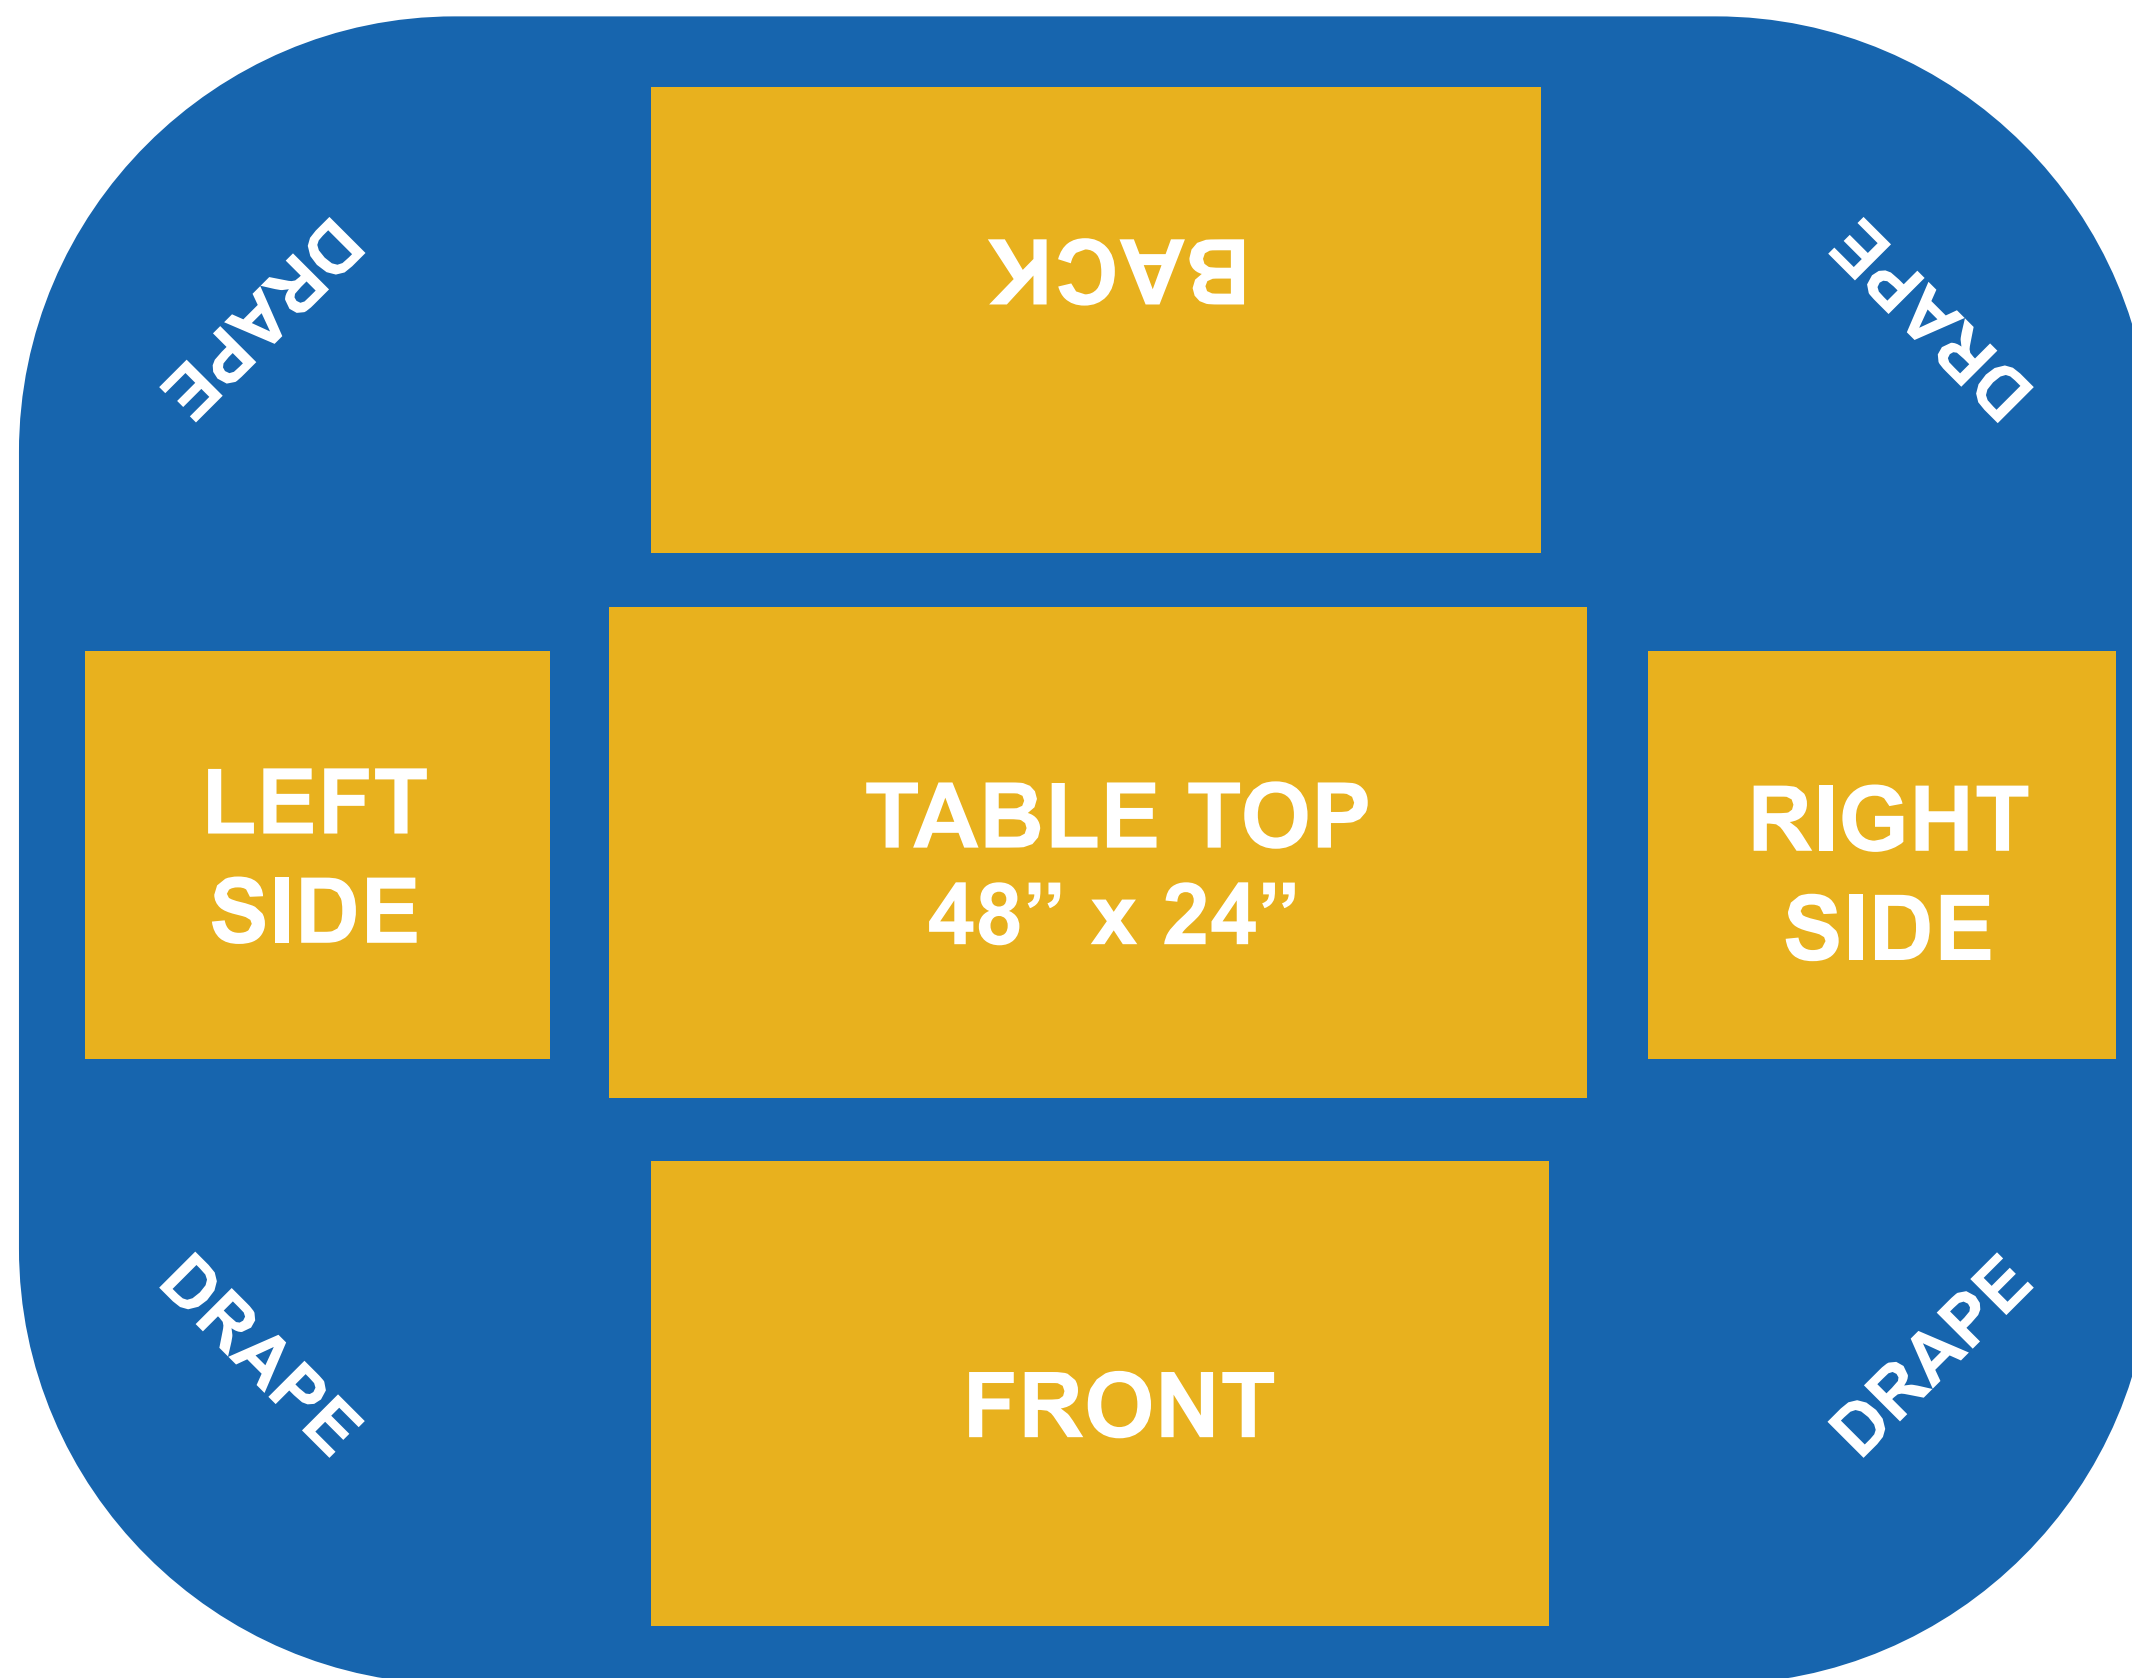

4 Foot - 4-Sided Table Throw

PLEASE SAVE YOUR FILES IN ONE OF THE BELOW FILE FORMATS:

Scale - 100% (1/1), images - 150 dpi, CMYK, Image Embedded, ALL Text converted to outline.

The preferred file formats are TIF or AI.