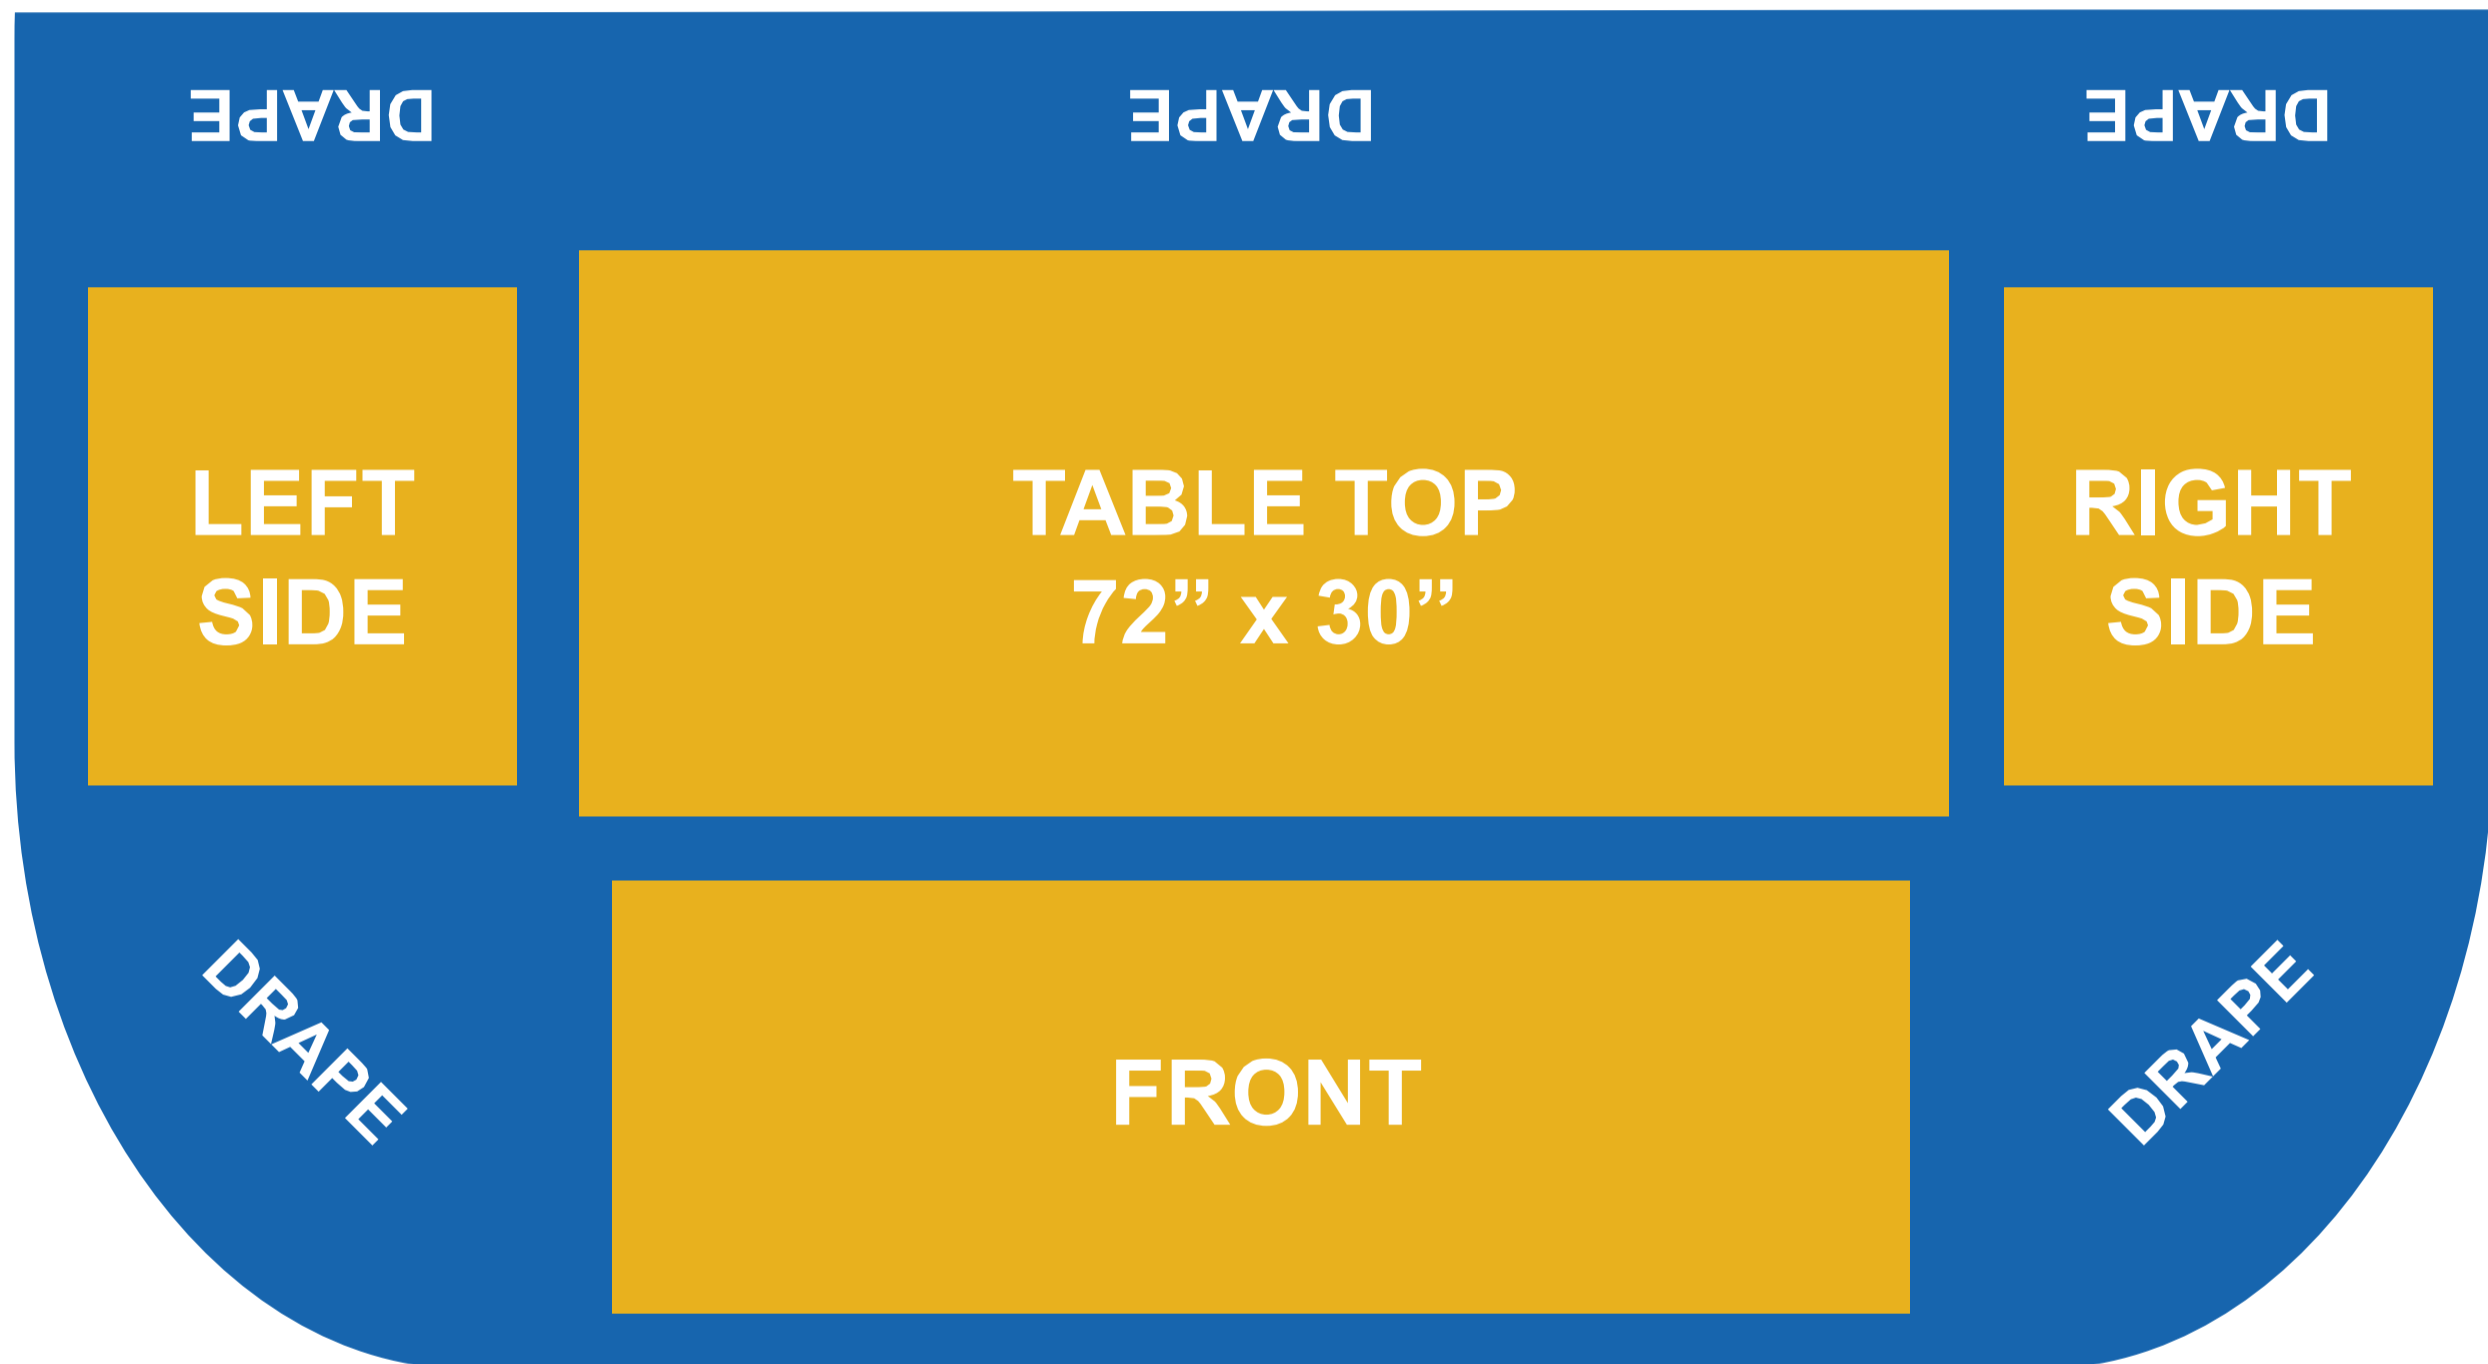

## 6 Foot - 3-Sided Table Throw

**PLEASE SAVE YOUR FILES IN ONE OF THE BELOW FILE FORMATS:**

**Scale - 100% (1/1), images - 150 dpi, CMYK, Image Embedded, ALL Text converted to outline.**

**The preferred file formats are TIF or AI.**