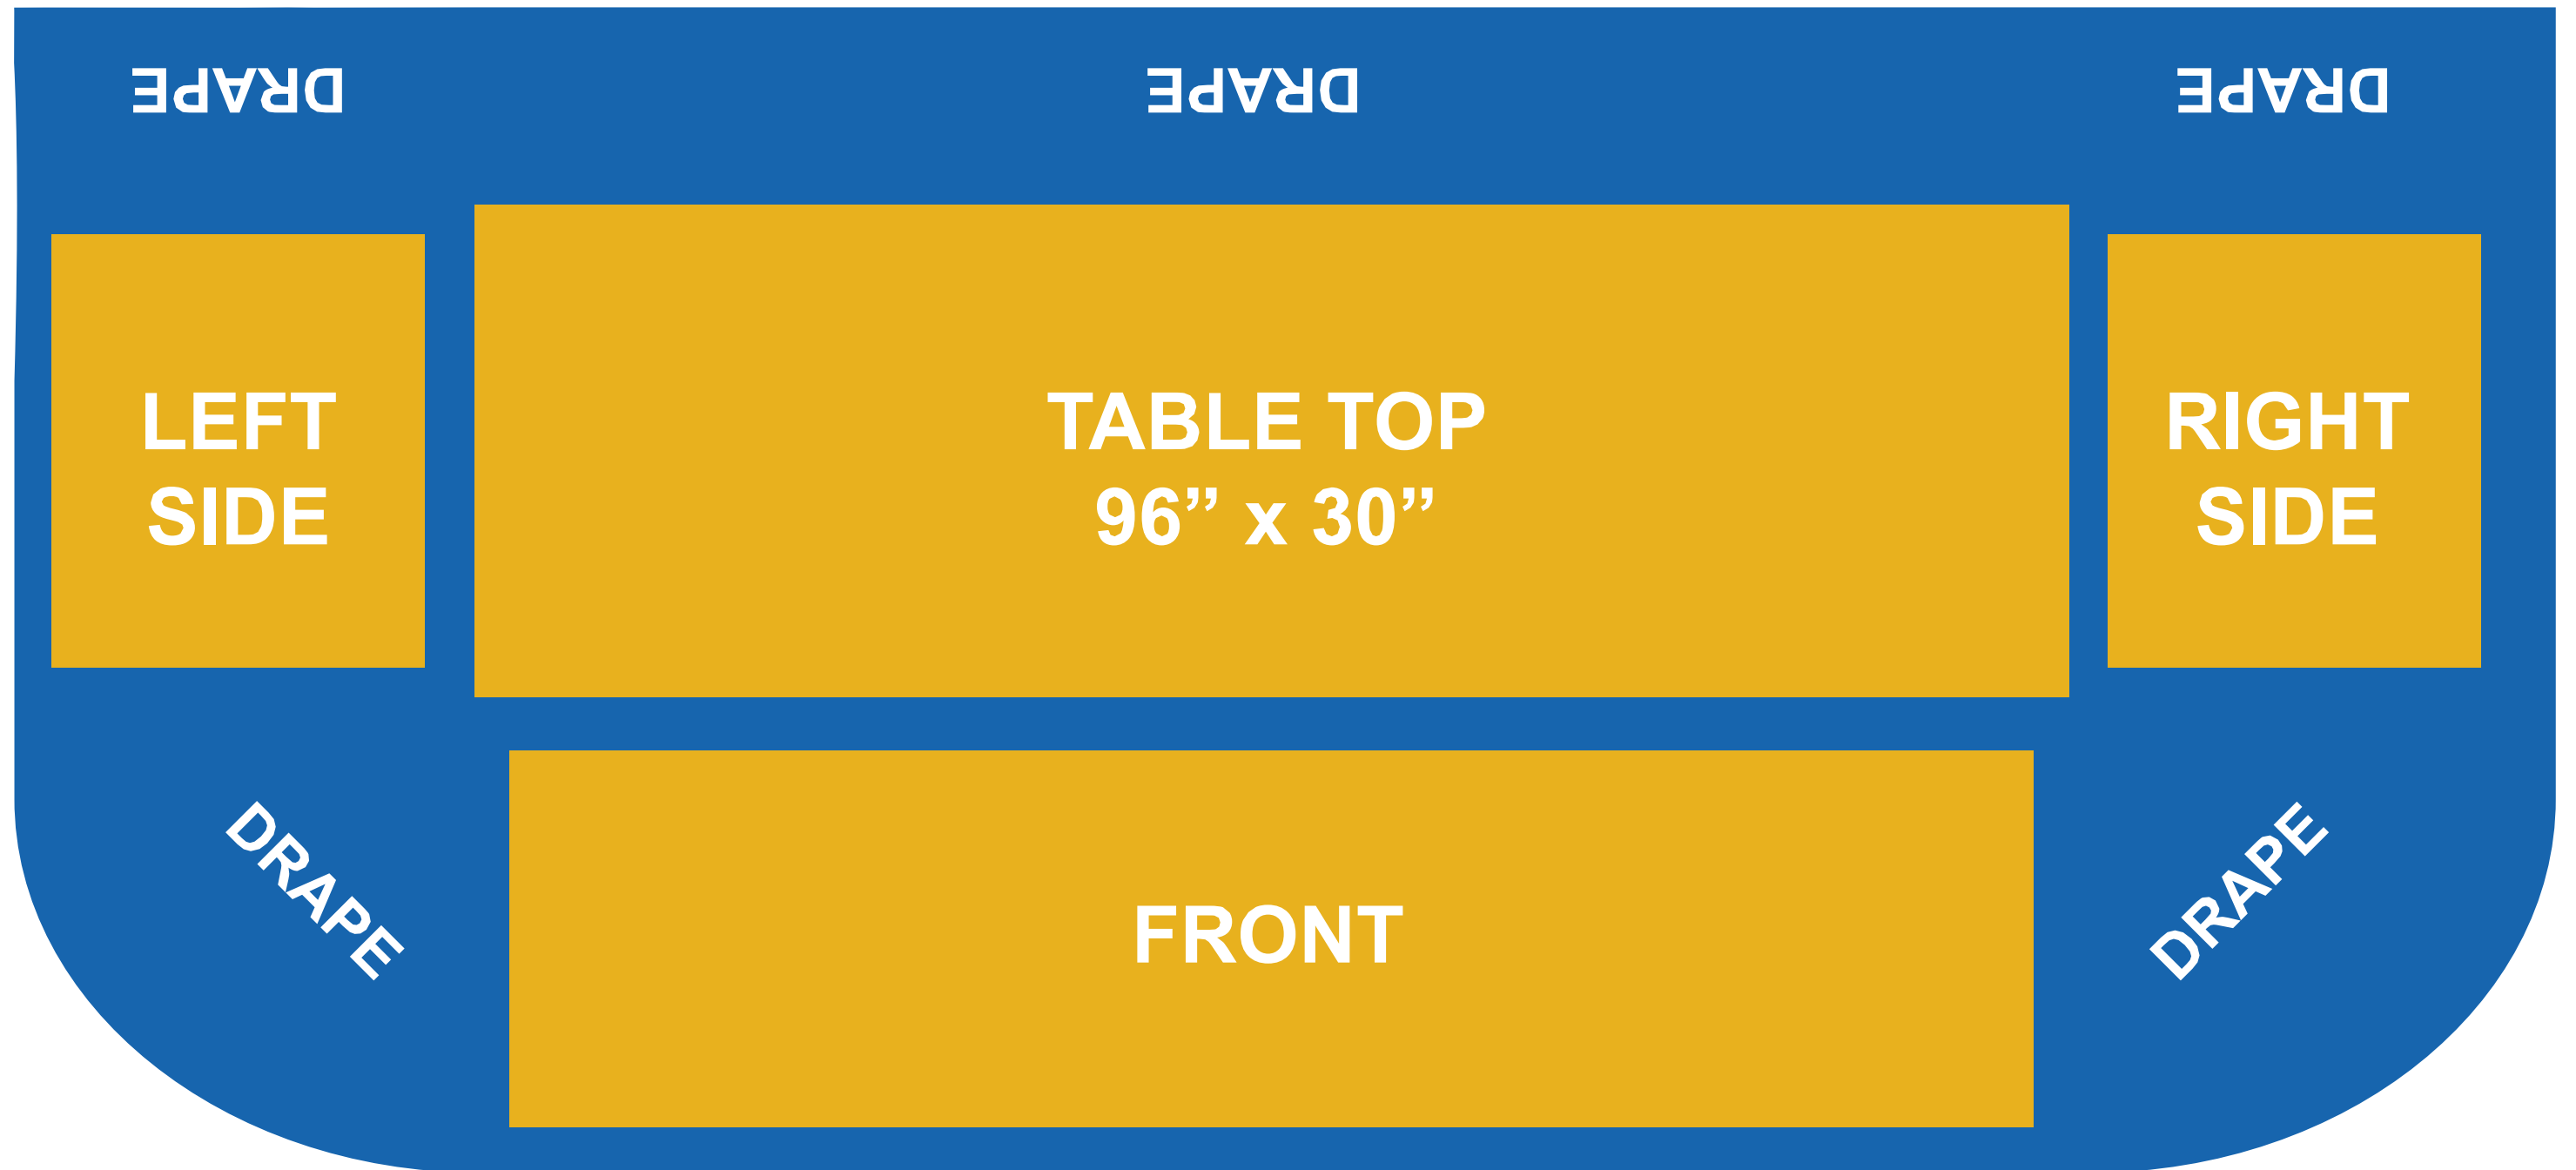

8 Foot - 3-Sided Table Throw

PLEASE SAVE YOUR FILES IN ONE OF THE BELOW FILE FORMATS:

Scale - 100% (1/1), images - 150 dpi, CMYK, Image Embedded, ALL Text converted to outline.

The preferred file formats are TIF or AI.