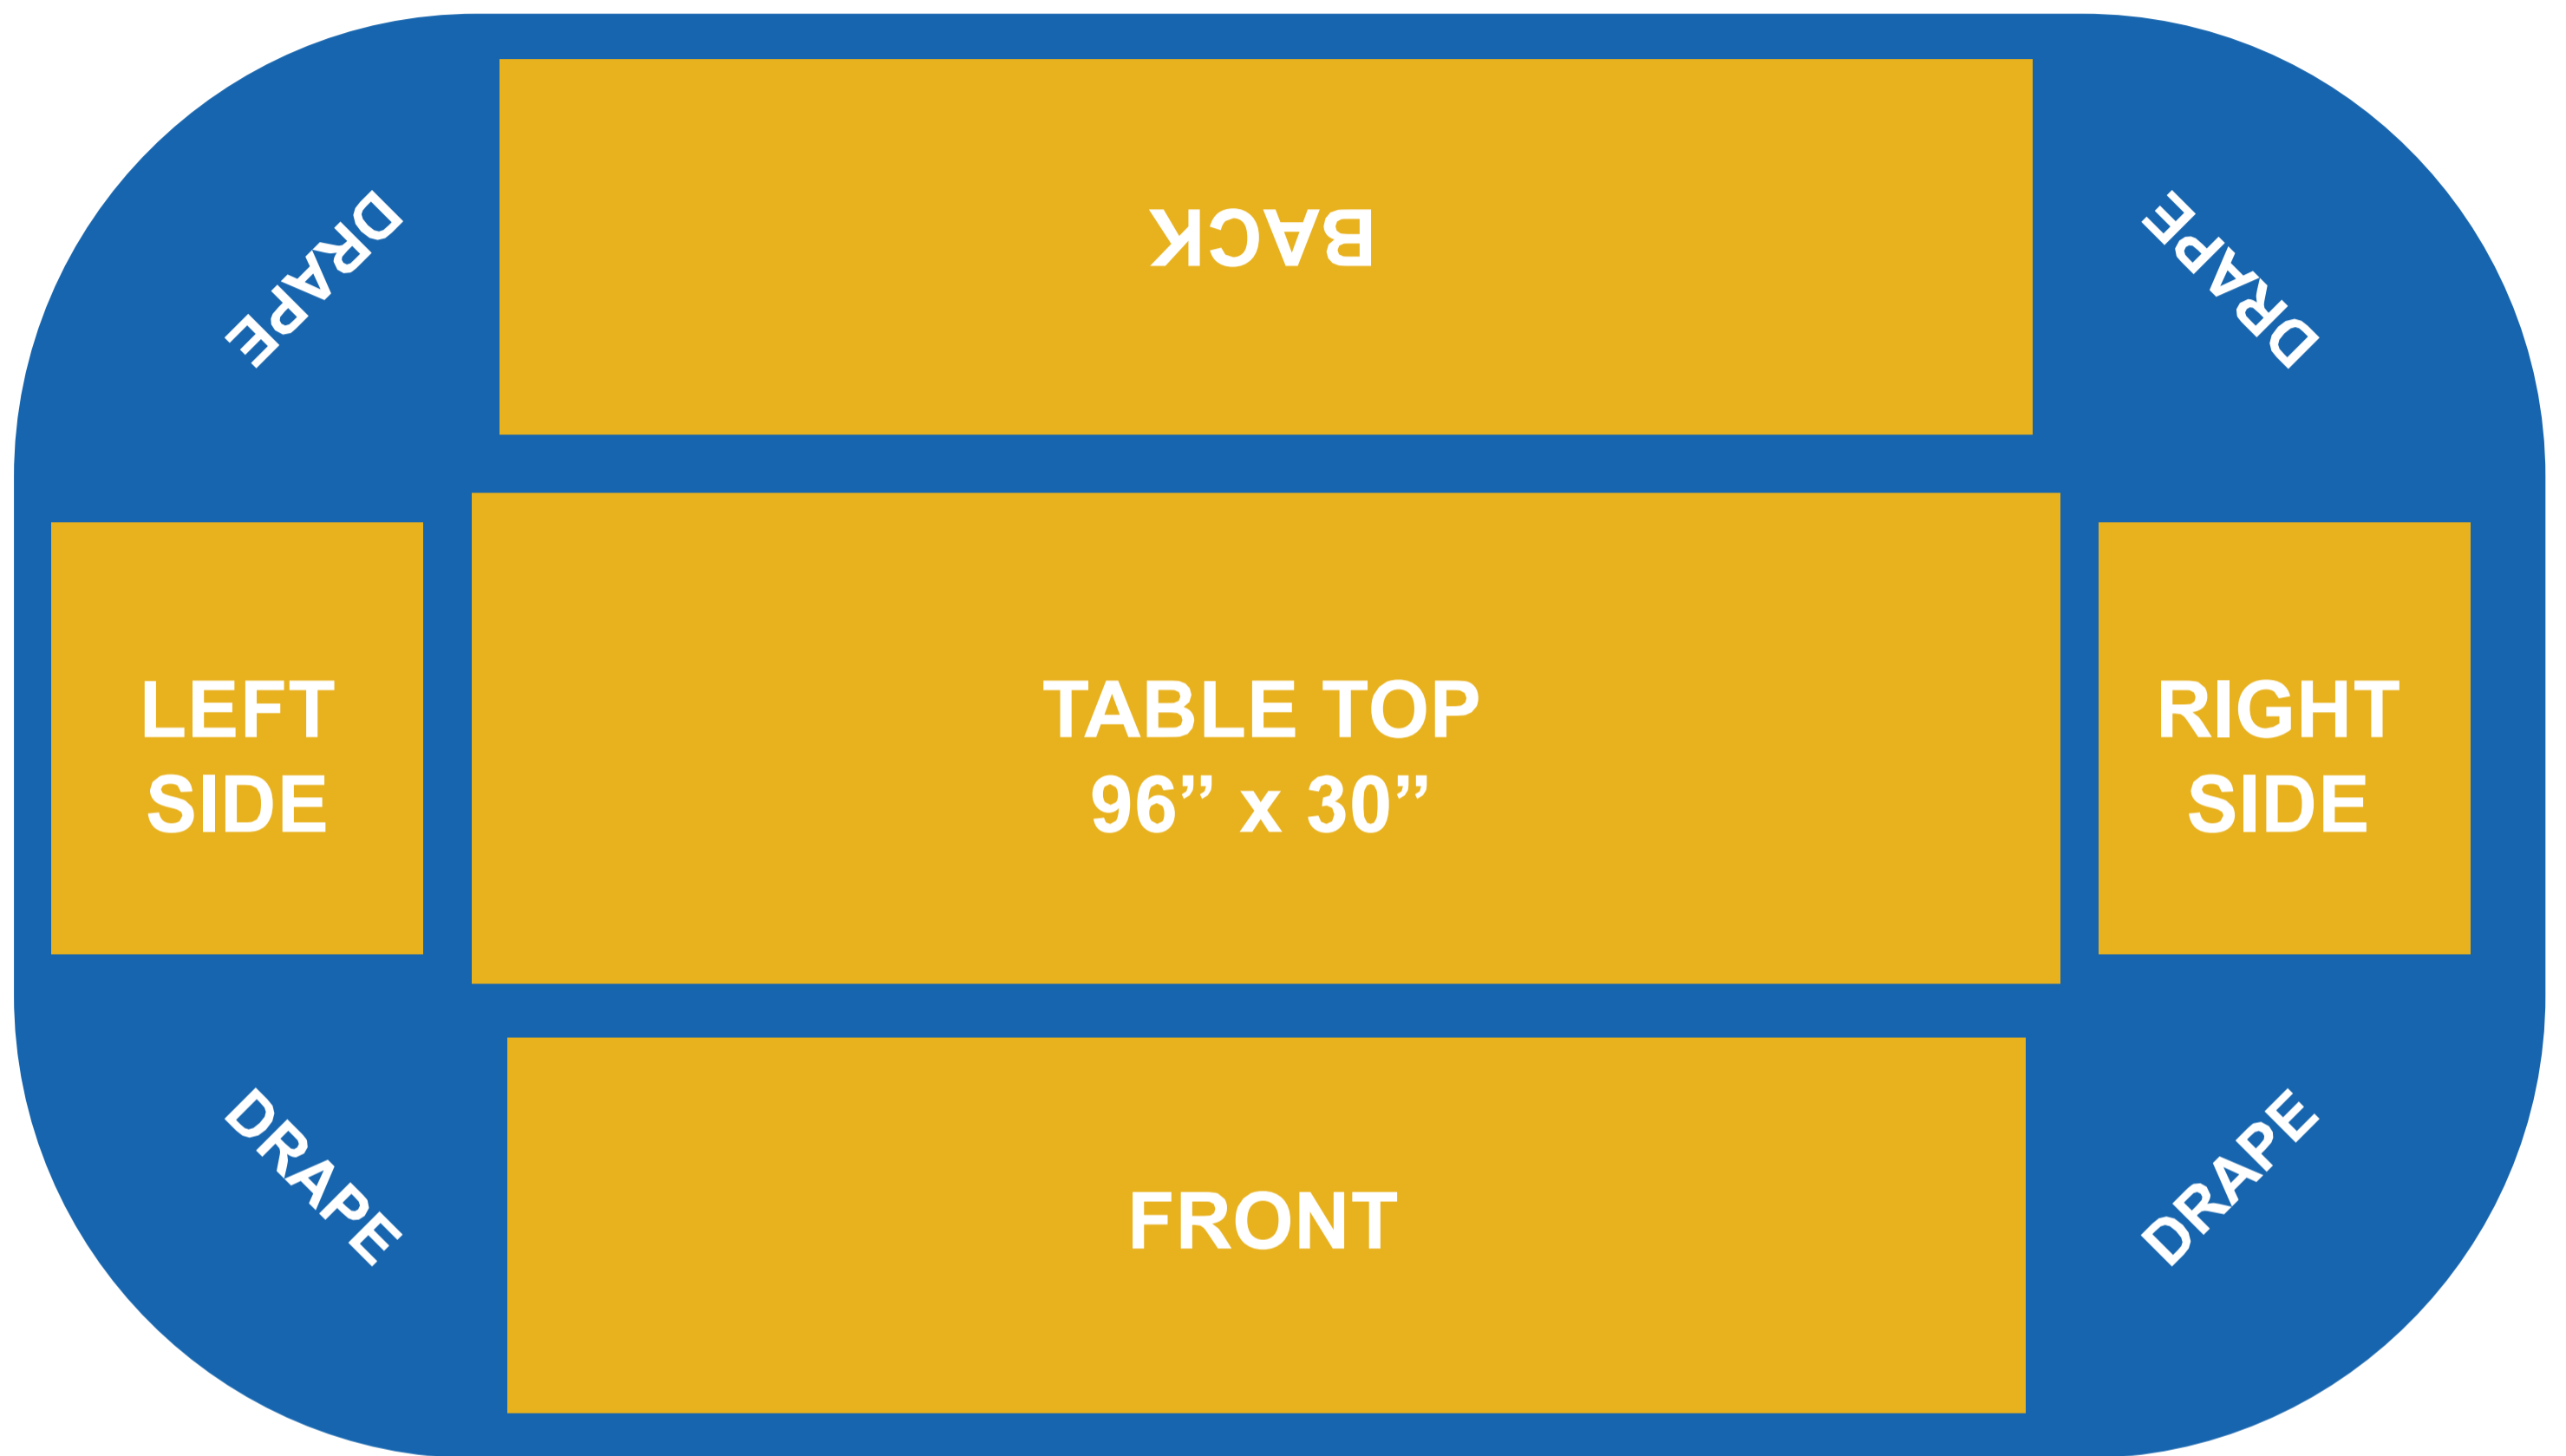

8 Foot - 4-Sided Table Throw

PLEASE SAVE YOUR FILES IN ONE OF THE BELOW FILE FORMATS:

Scale - 100% (1/1), images - 150 dpi, CMYK, Image Embedded, ALL Text converted to outline.

The preferred file formats are TIF or AI.